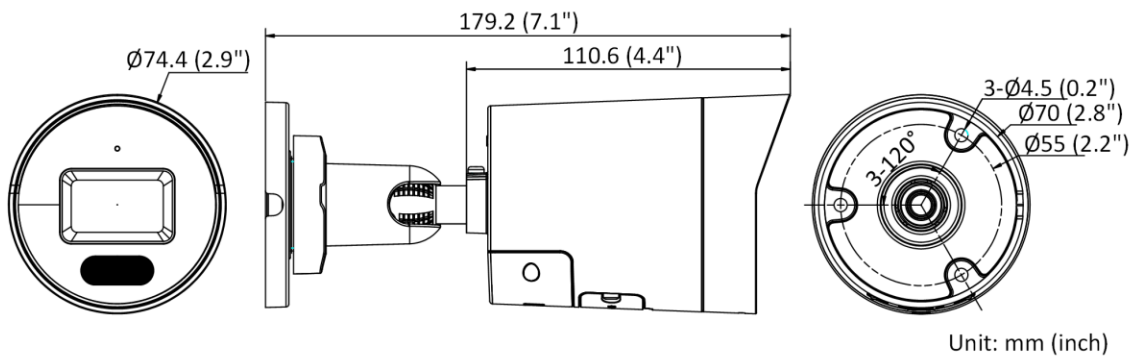

EMC	CE-EMC: EN 55032:2015+A1:2020, EN 50130-4:2011+A1:2014, EN IEC 61000-3-2:2019+A1:2021, EN 61000-3-3:2013+A1:2019+A2:2021, RCM: AS/NZS CISPR 32: 2015, IC: ICES-003: Issue 7, KC: KN32: 2015, KN35: 2015

▪ Available Model

- DS-2CD2047G2H-LIU/SL(2.8mm)
- DS-2CD2047G2H-LIU/SL(4mm)
- DS-2CD2047G2H-LIU/SL(2.8)BRA STD/SKD
- DS-2CD2047G2H-LIU/SL 2.8mm EF PL(POLAND)
- DS-2CD2047G2H-LIU/SL(4mm)(ZIM CAPLAW)

▪ Dimension

▪ Accessory

▪ Optional

DS-1275ZJ-SUS Vertical pole mount	DS-1276ZJ-SUS Corner mount	DS-1280ZJ-XS Junction box